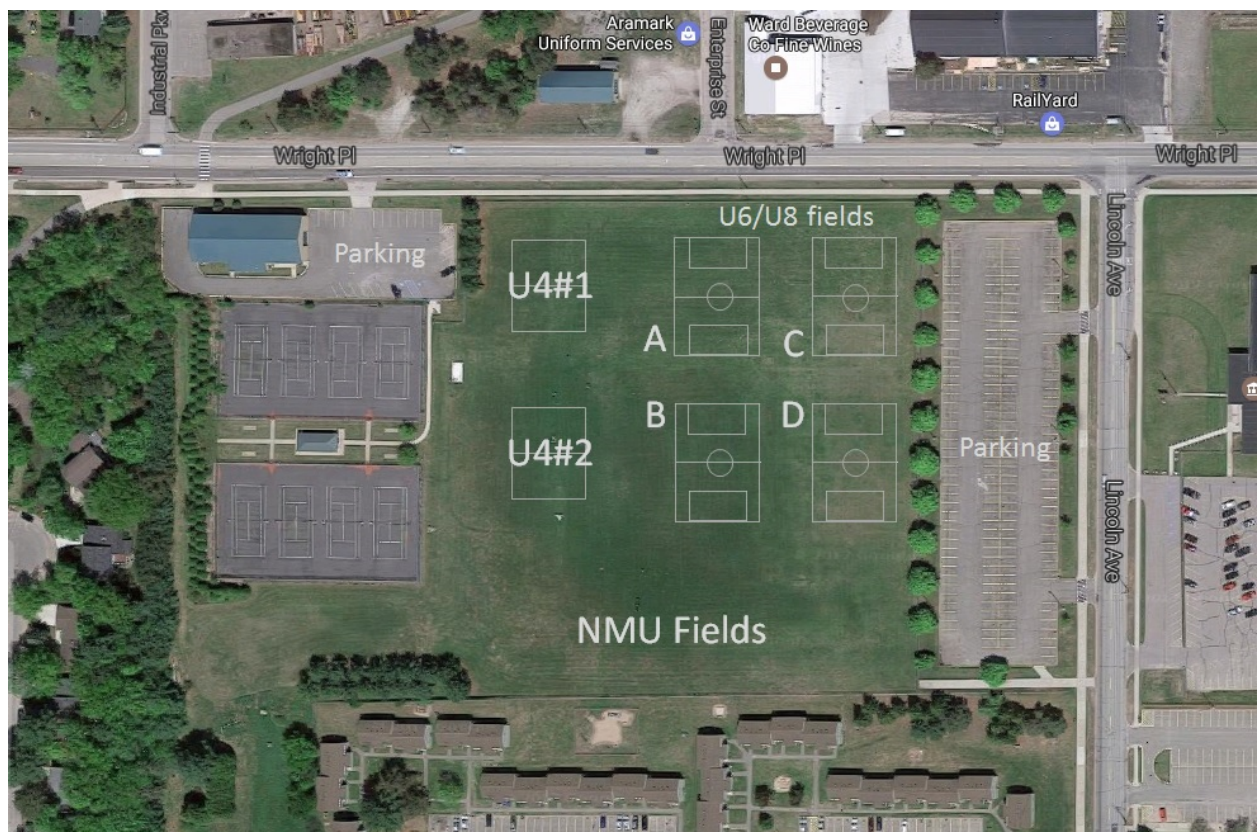

Date	F#	TH - 6/29	TH- 7/13	TH- 7/20	TH 7/27
5:45 p.m.	A	11 v 4	4 v 16	16 v 11	12 v 2
	B	7 v 2	2 v 10	2 v 9	11 v 1
	C	3 v 9	9 v 1	12 v 14	7 v 13
	D	14 v 5	6 v 15	3 v 6	5 v 3
7:15 p.m.	A	6 v 16	14 v 8	5 v 4	15 v 9
	B	8 v 1	11 v 3	1 v 10	8 v 16
	C	10 v 15	7 v 12	15 v 7	4 v 14
	D	13 v 12	13 v 5	8 v 13	10 v 6